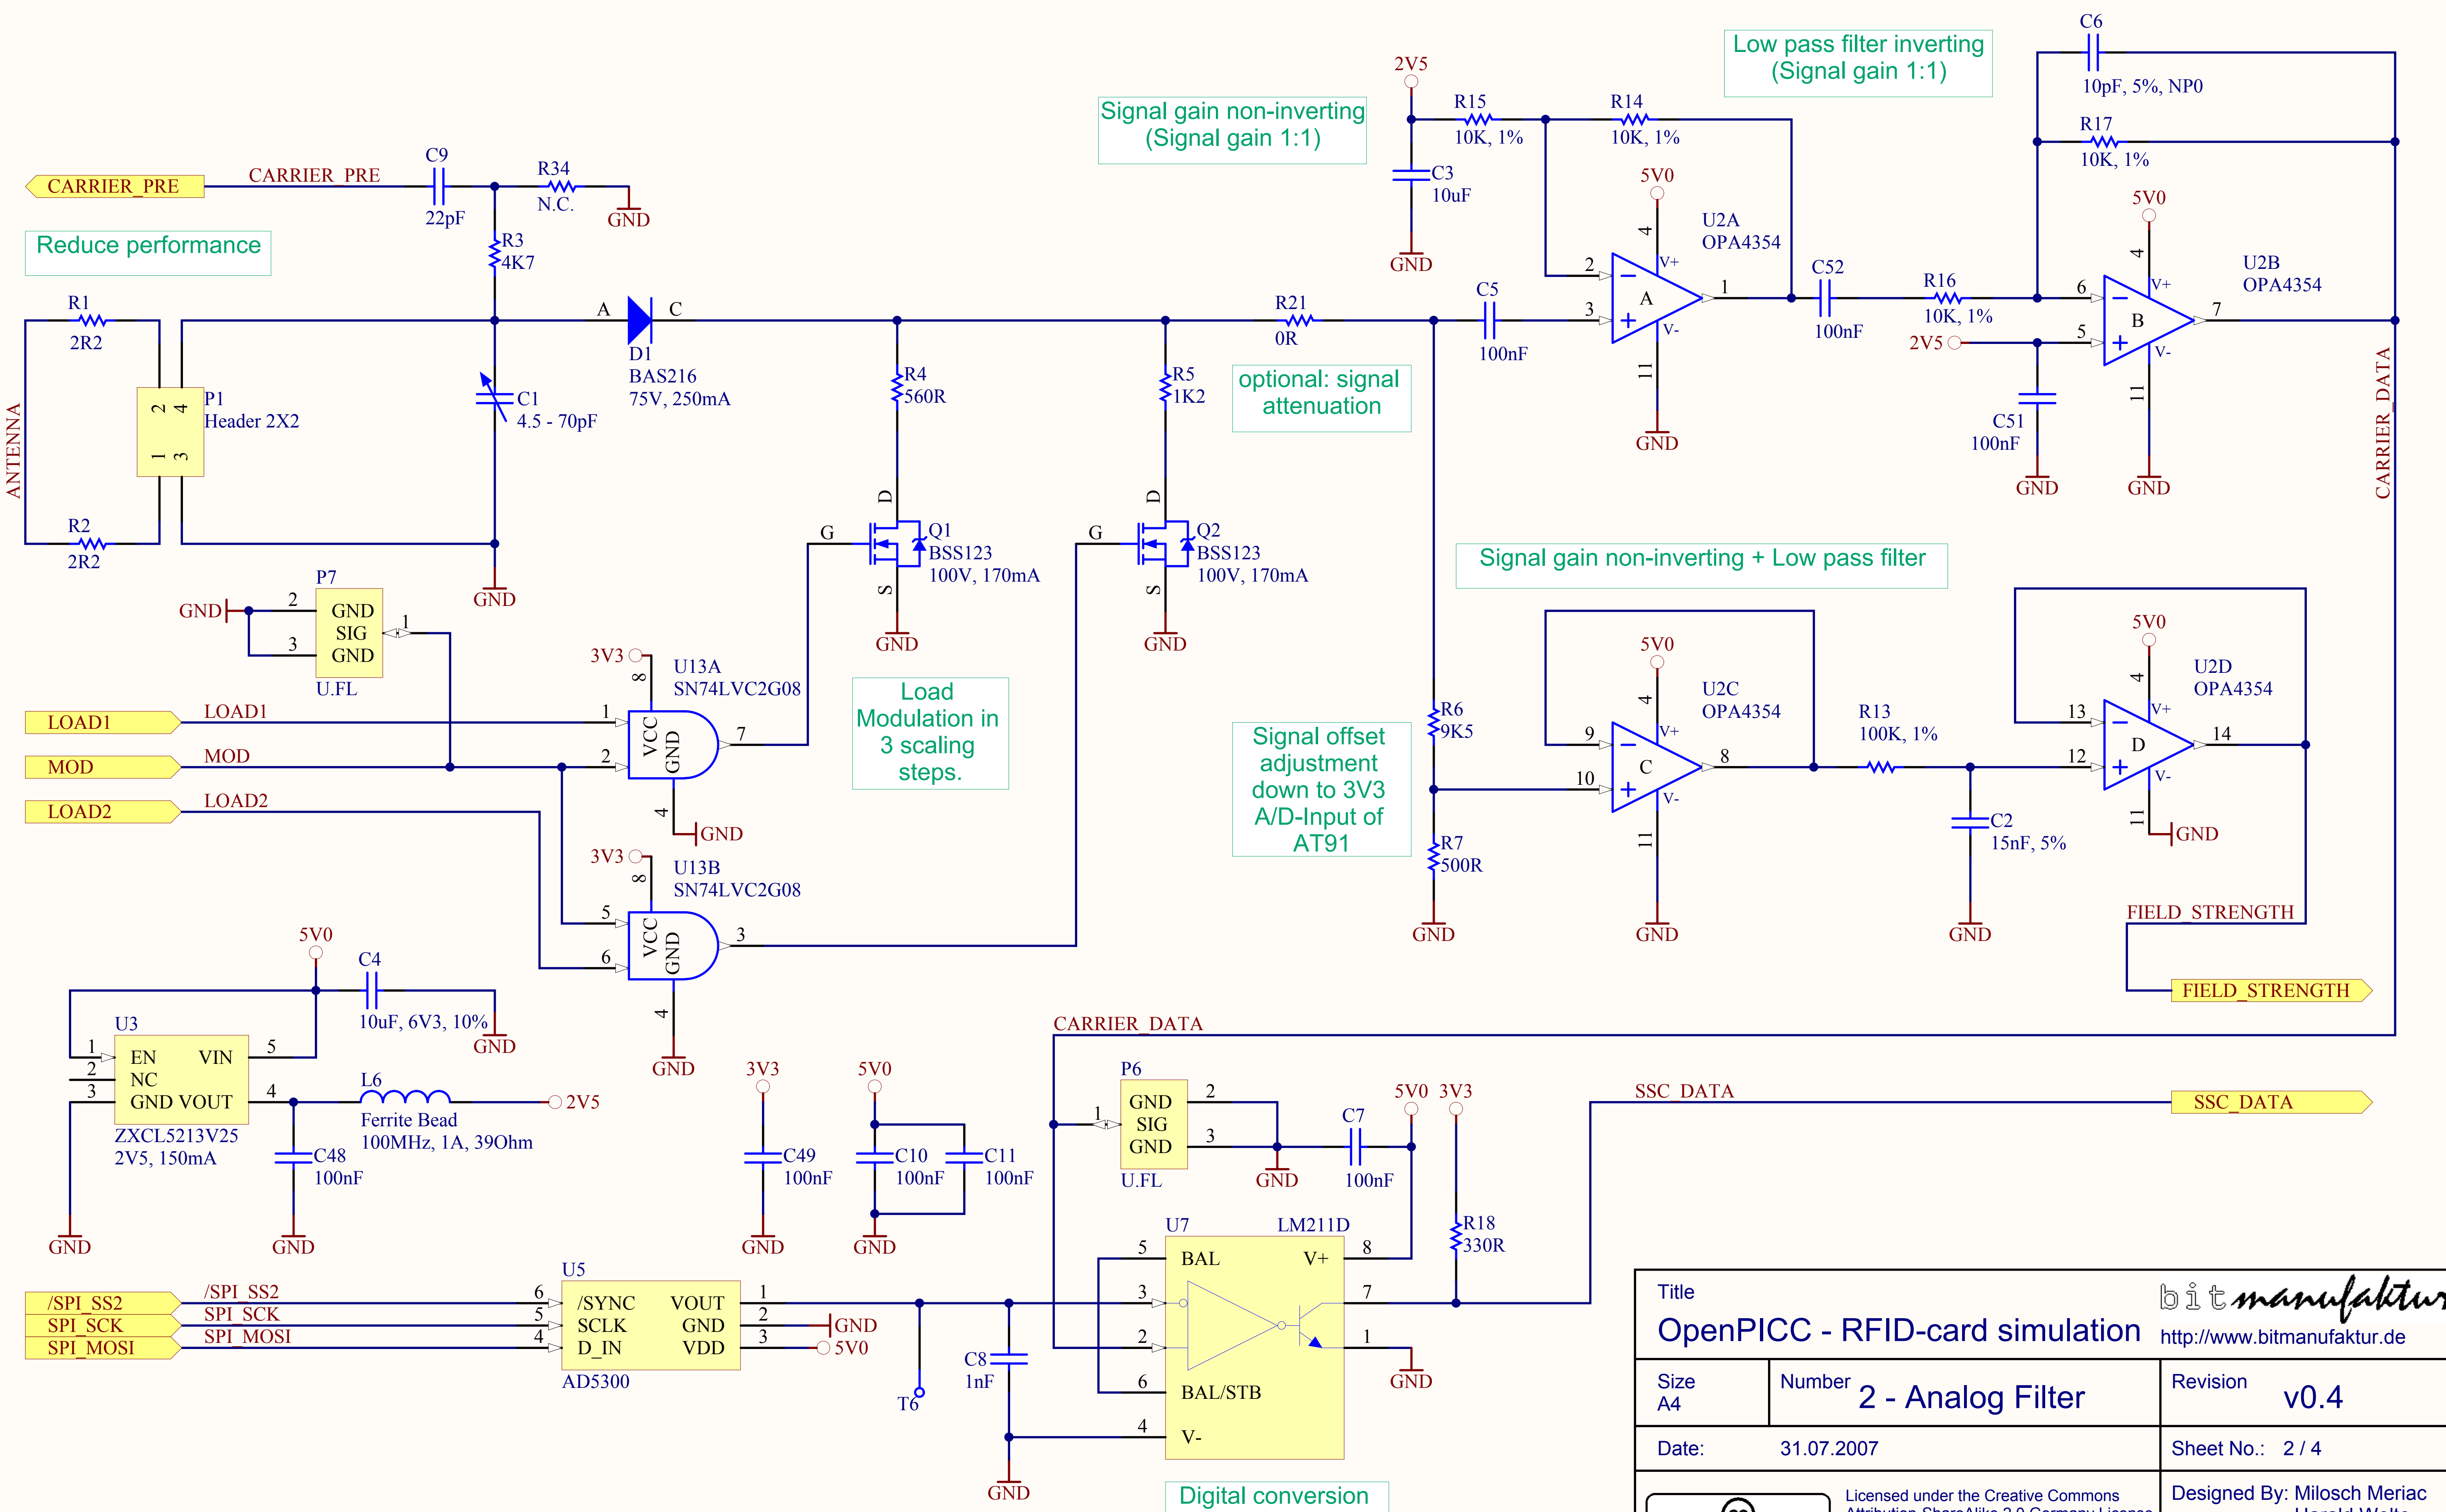

Title		OpenPICC - RFID-card simulation		bitmanufaktur http://www.bitmanufaktur.de	
Size A4	Number 1 - TOP	Revision	v0.4		
Date:	31.07.2007	Sheet No.:	1 / 4		
 Licensed under the Creative Commons Attribution-ShareAlike 2.0 Germany License Copyright 2006 by Milosch Meriac http://creativecommons.org/licenses/by-sa/2.0/de/deed.en		Designed By:	Milosch Meriac Harald Welte		
		Drawn By:	Brita Meriac		

Title		bitmanufaktur http://www.bitmanufaktur.de	
OpenPICC - RFID-card simulation		Revision v0.4	
Size A4	Number 2 - Analog Filter	Sheet No.: 2 / 4	
Date: 31.07.2007		Designed By: Milosch Meriac Harald Welte	
		Licensed under the Creative Commons Attribution-ShareAlike 2.0 Germany License Copyright 2006 by Milosch Meriac http://creativecommons.org/licenses/by-sa/2.0/de/deed.en	
SOME RIGHTS RESERVED		Drawn By: Brita Meriac	

Title		bitmanufaktur	
OpenPICC - RFID-card simulation		http://www.bitmanufaktur.de	
Size A4	Number 3 - CPU	Revision v0.4	
Date: 31.07.2007	Sheet No.: 3 / 4		
Licensed under the Creative Commons Attribution-ShareAlike 2.0 Germany License Copyright 2006 by Milosch Meriac http://creativecommons.org/licenses/by-sa/2.0/de/deed.en		Designed By: Milosch Meriac Harald Welte Drawn By: Brita Meriac	