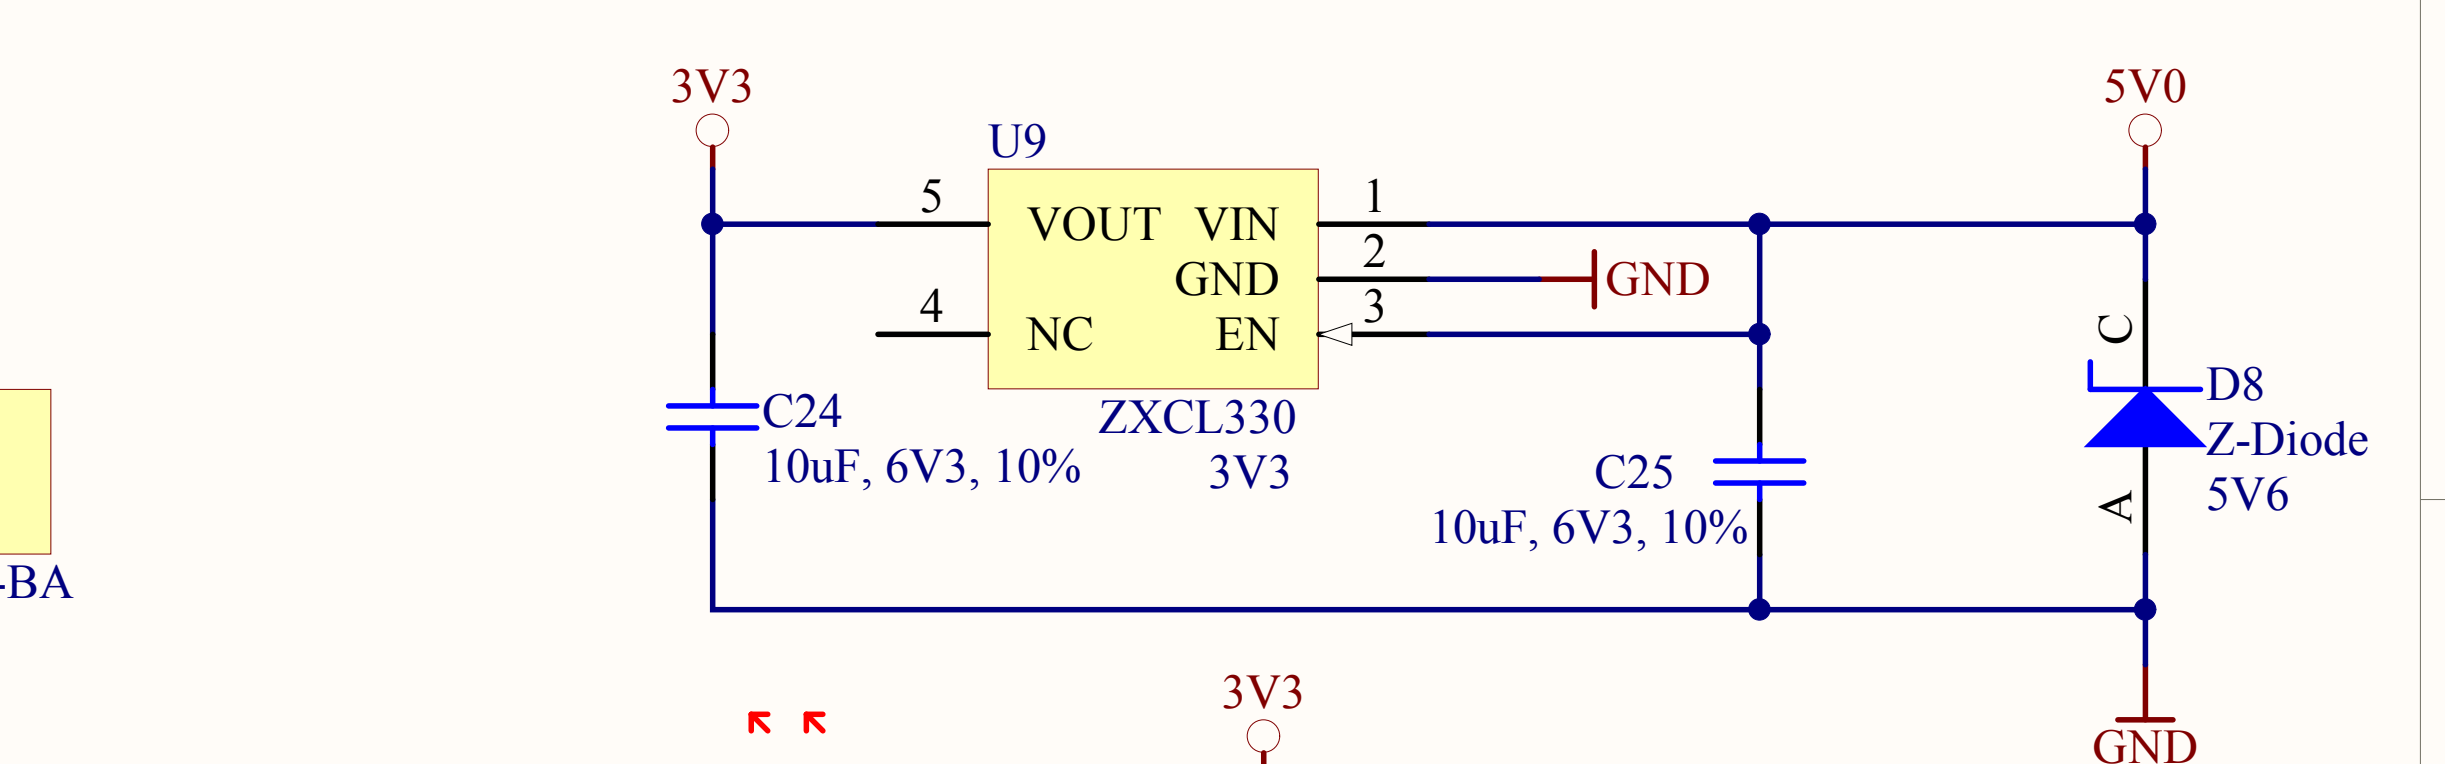

Title		bitmanufaktur	
OpenPICC - RFID-card simulation		http://www.bitmanufaktur.de	
Size A4	Number 3 - CPU	Revision v0.4	
Date: 31.07.2007	Sheet No.: 3 / 4		
Licensed under the Creative Commons Attribution-ShareAlike 2.0 Germany License Copyright 2006 by Milosch Meriac http://creativecommons.org/licenses/by-sa/2.0/de/deed.en		Designed By: Milosch Meriac Harald Welte Drawn By: Brita Meriac	