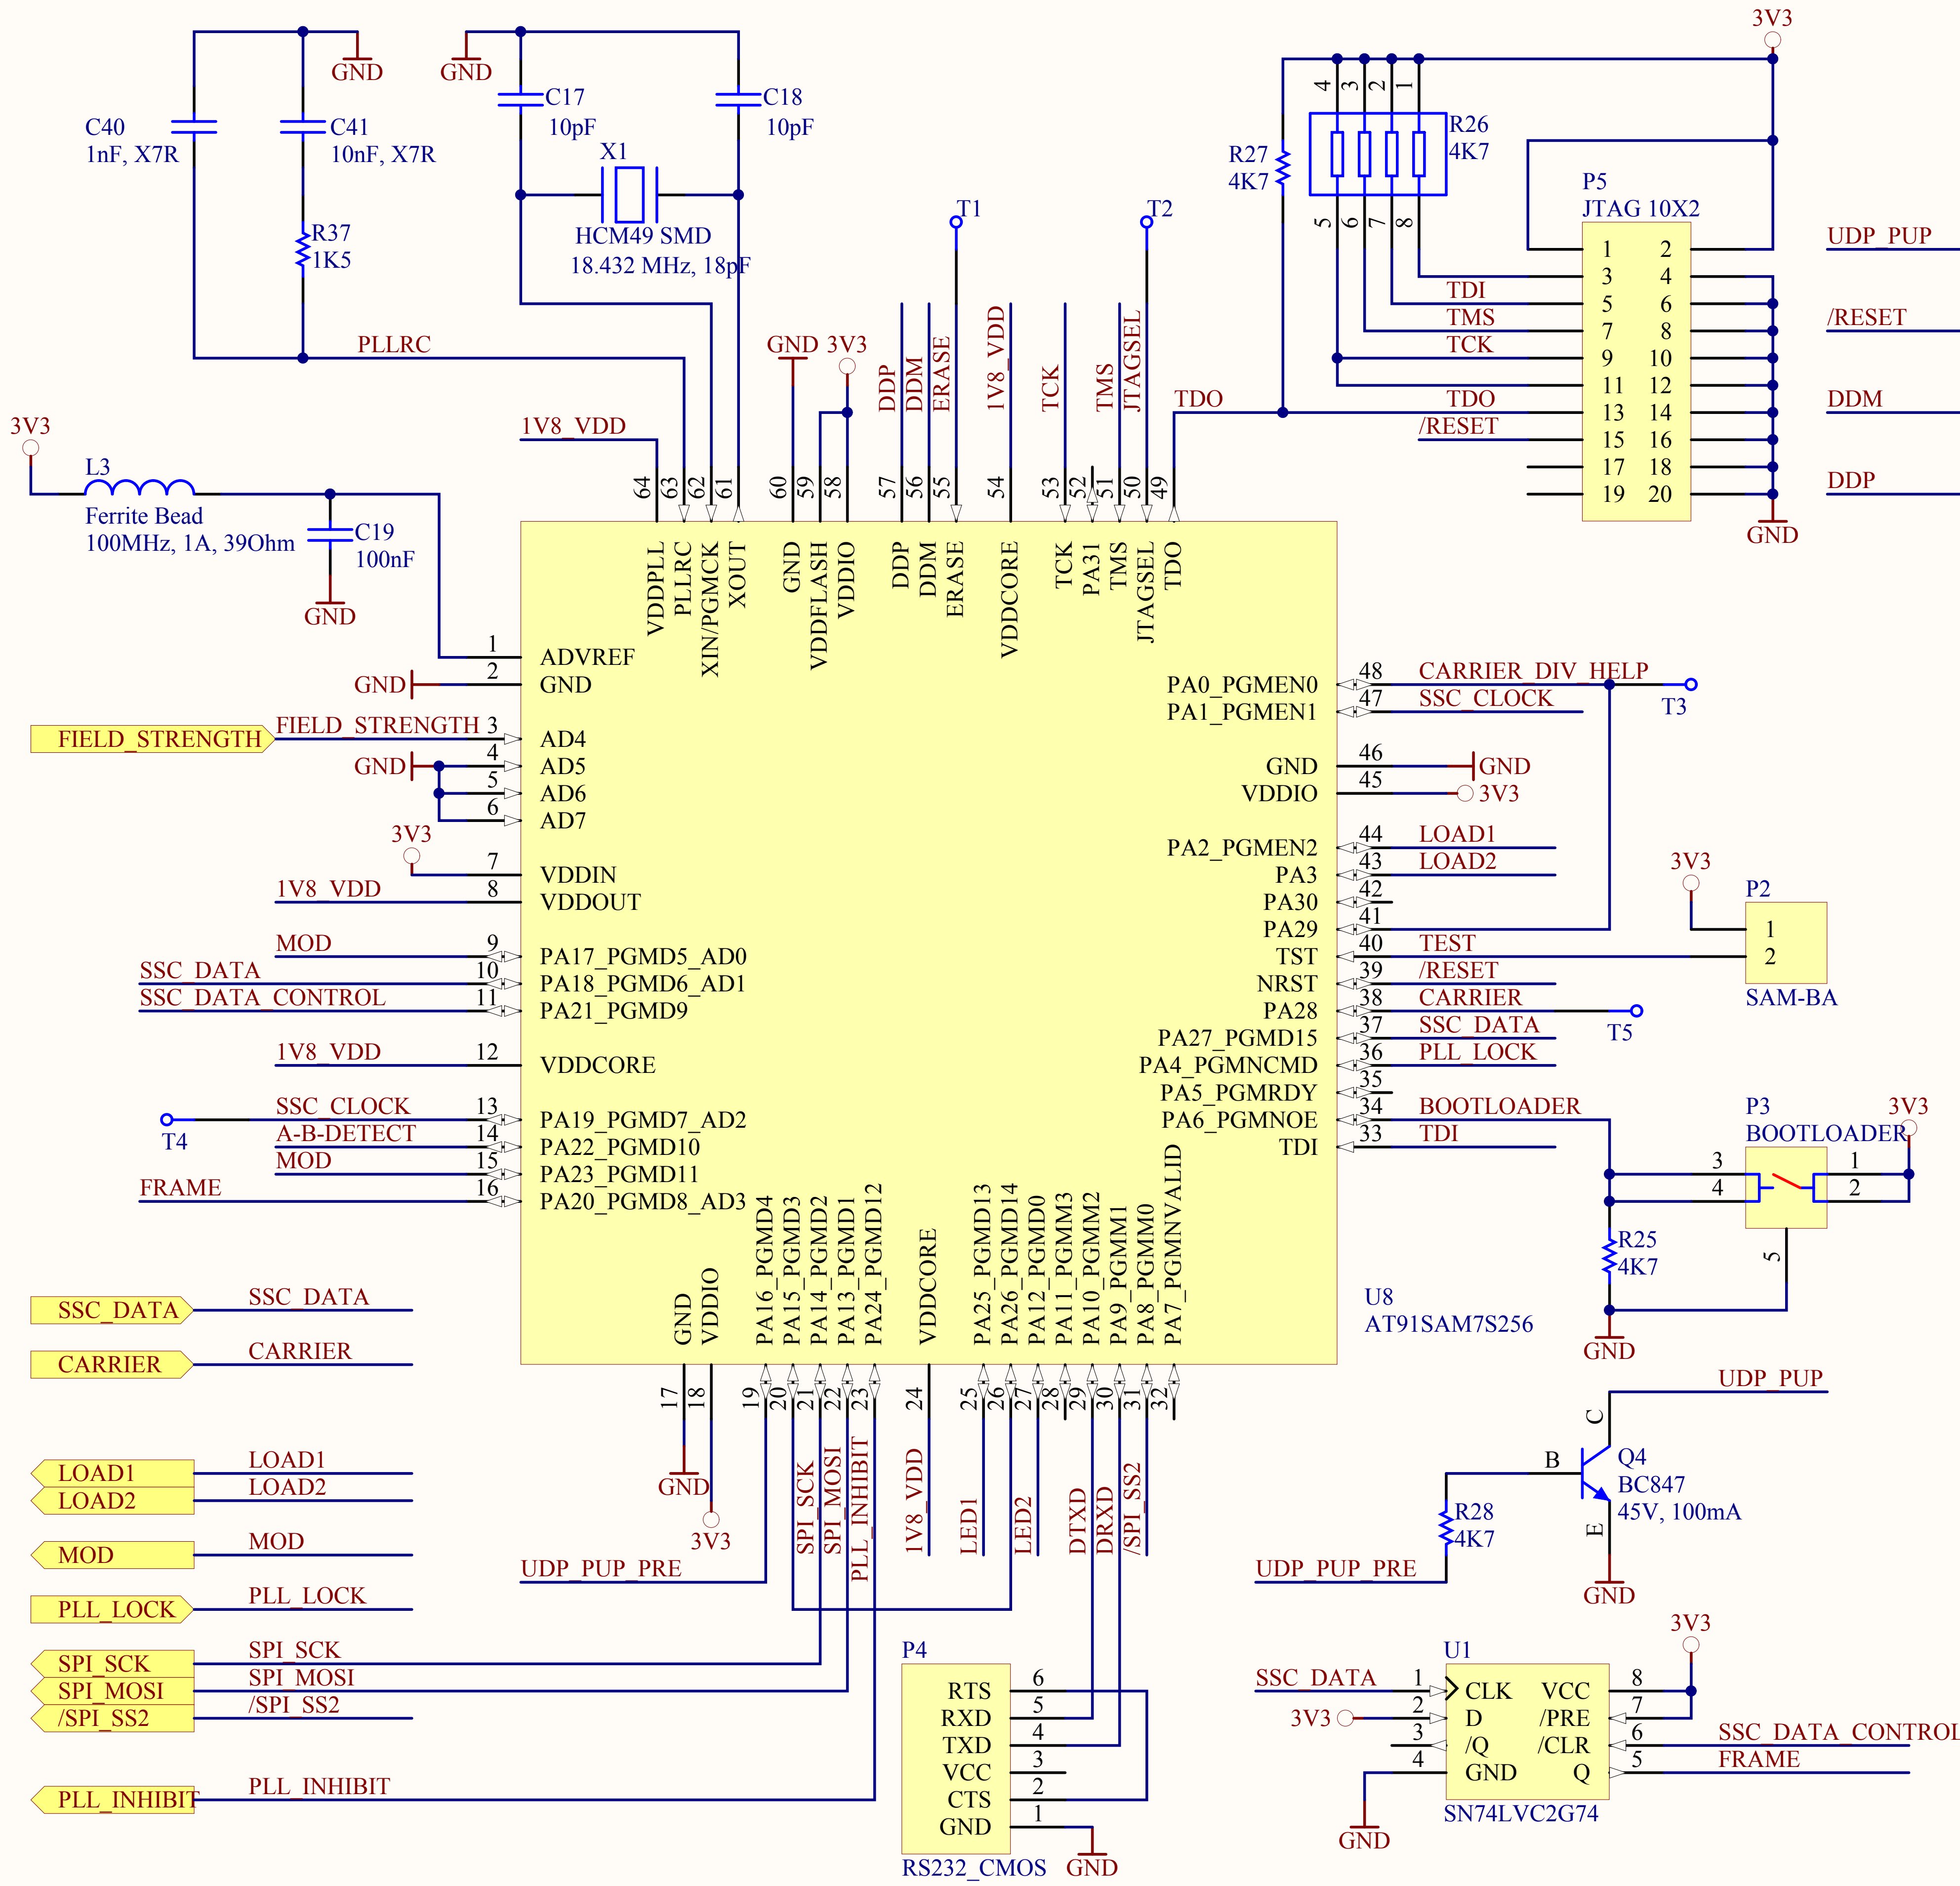

Title		OpenPICC - RFID-card simulation		bitmanufaktur http://www.bitmanufaktur.de	
Size A4	Number 1 - TOP	Revision	v0.4		
Date:	31.07.2007	Sheet No.:	1 / 4		
 Licensed under the Creative Commons Attribution-ShareAlike 2.0 Germany License Copyright 2006 by Milosch Meriac http://creativecommons.org/licenses/by-sa/2.0/de/deed.en		Designed By:	Milosch Meriac Harald Welte		
		Drawn By:	Brita Meriac		

Title		bitmanufaktur http://www.bitmanufaktur.de	
OpenPICC - RFID-card simulation		Revision v0.4	
Size A4	Number 2 - Analog Filter	Sheet No.: 2 / 4	
Date: 31.07.2007		Designed By: Milosch Meriac Harald Welte	
		Licensed under the Creative Commons Attribution-ShareAlike 2.0 Germany License Copyright 2006 by Milosch Meriac http://creativecommons.org/licenses/by-sa/2.0/de/deed.en	
SOME RIGHTS RESERVED		Drawn By: Brita Meriac	

A

A

B

B

C

C

D

D

Title		bitmanufaktur	
OpenPICC - RFID-card simulation		http://www.bitmanufaktur.de	
Size A4	Number 3 - CPU	Revision v0.4	
Date: 31.07.2007	Sheet No.: 3 / 4		
Licensed under the Creative Commons Attribution-ShareAlike 2.0 Germany License Copyright 2006 by Milosch Meriac http://creativecommons.org/licenses/by-sa/2.0/de/deed.en		Designed By: Milosch Meriac Harald Welte Drawn By: Brita Meriac	