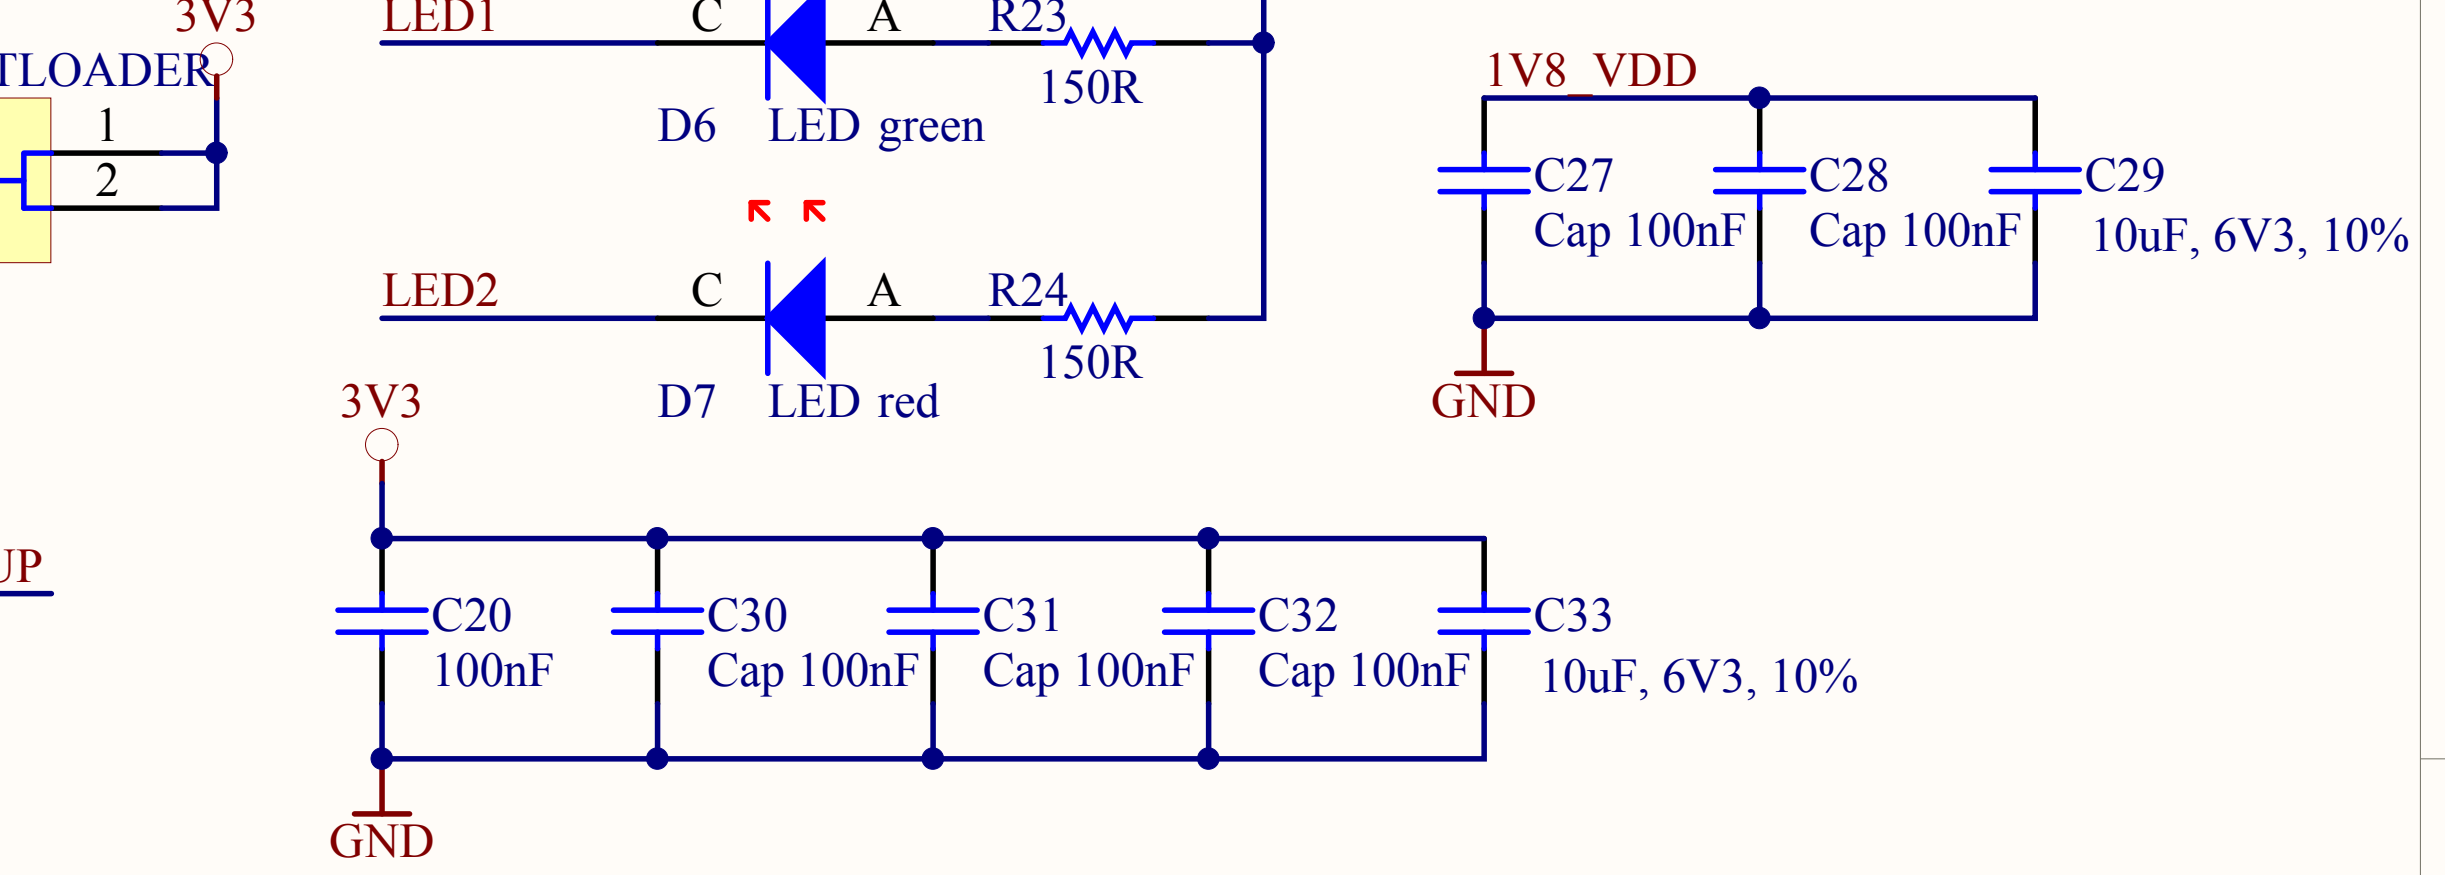

Title		bitmanufaktur	
OpenPICC - RFID-card simulation		http://www.bitmanufaktur.de	
Size A4	Number 3 - CPU	Revision v0.4	
Date: 31.07.2007	Sheet No.: 3 / 4		
Licensed under the Creative Commons Attribution-ShareAlike 2.0 Germany License Copyright 2006 by Milosch Meriac http://creativecommons.org/licenses/by-sa/2.0/de/deed.en		Designed By: Milosch Meriac Harald Welte Drawn By: Brita Meriac	