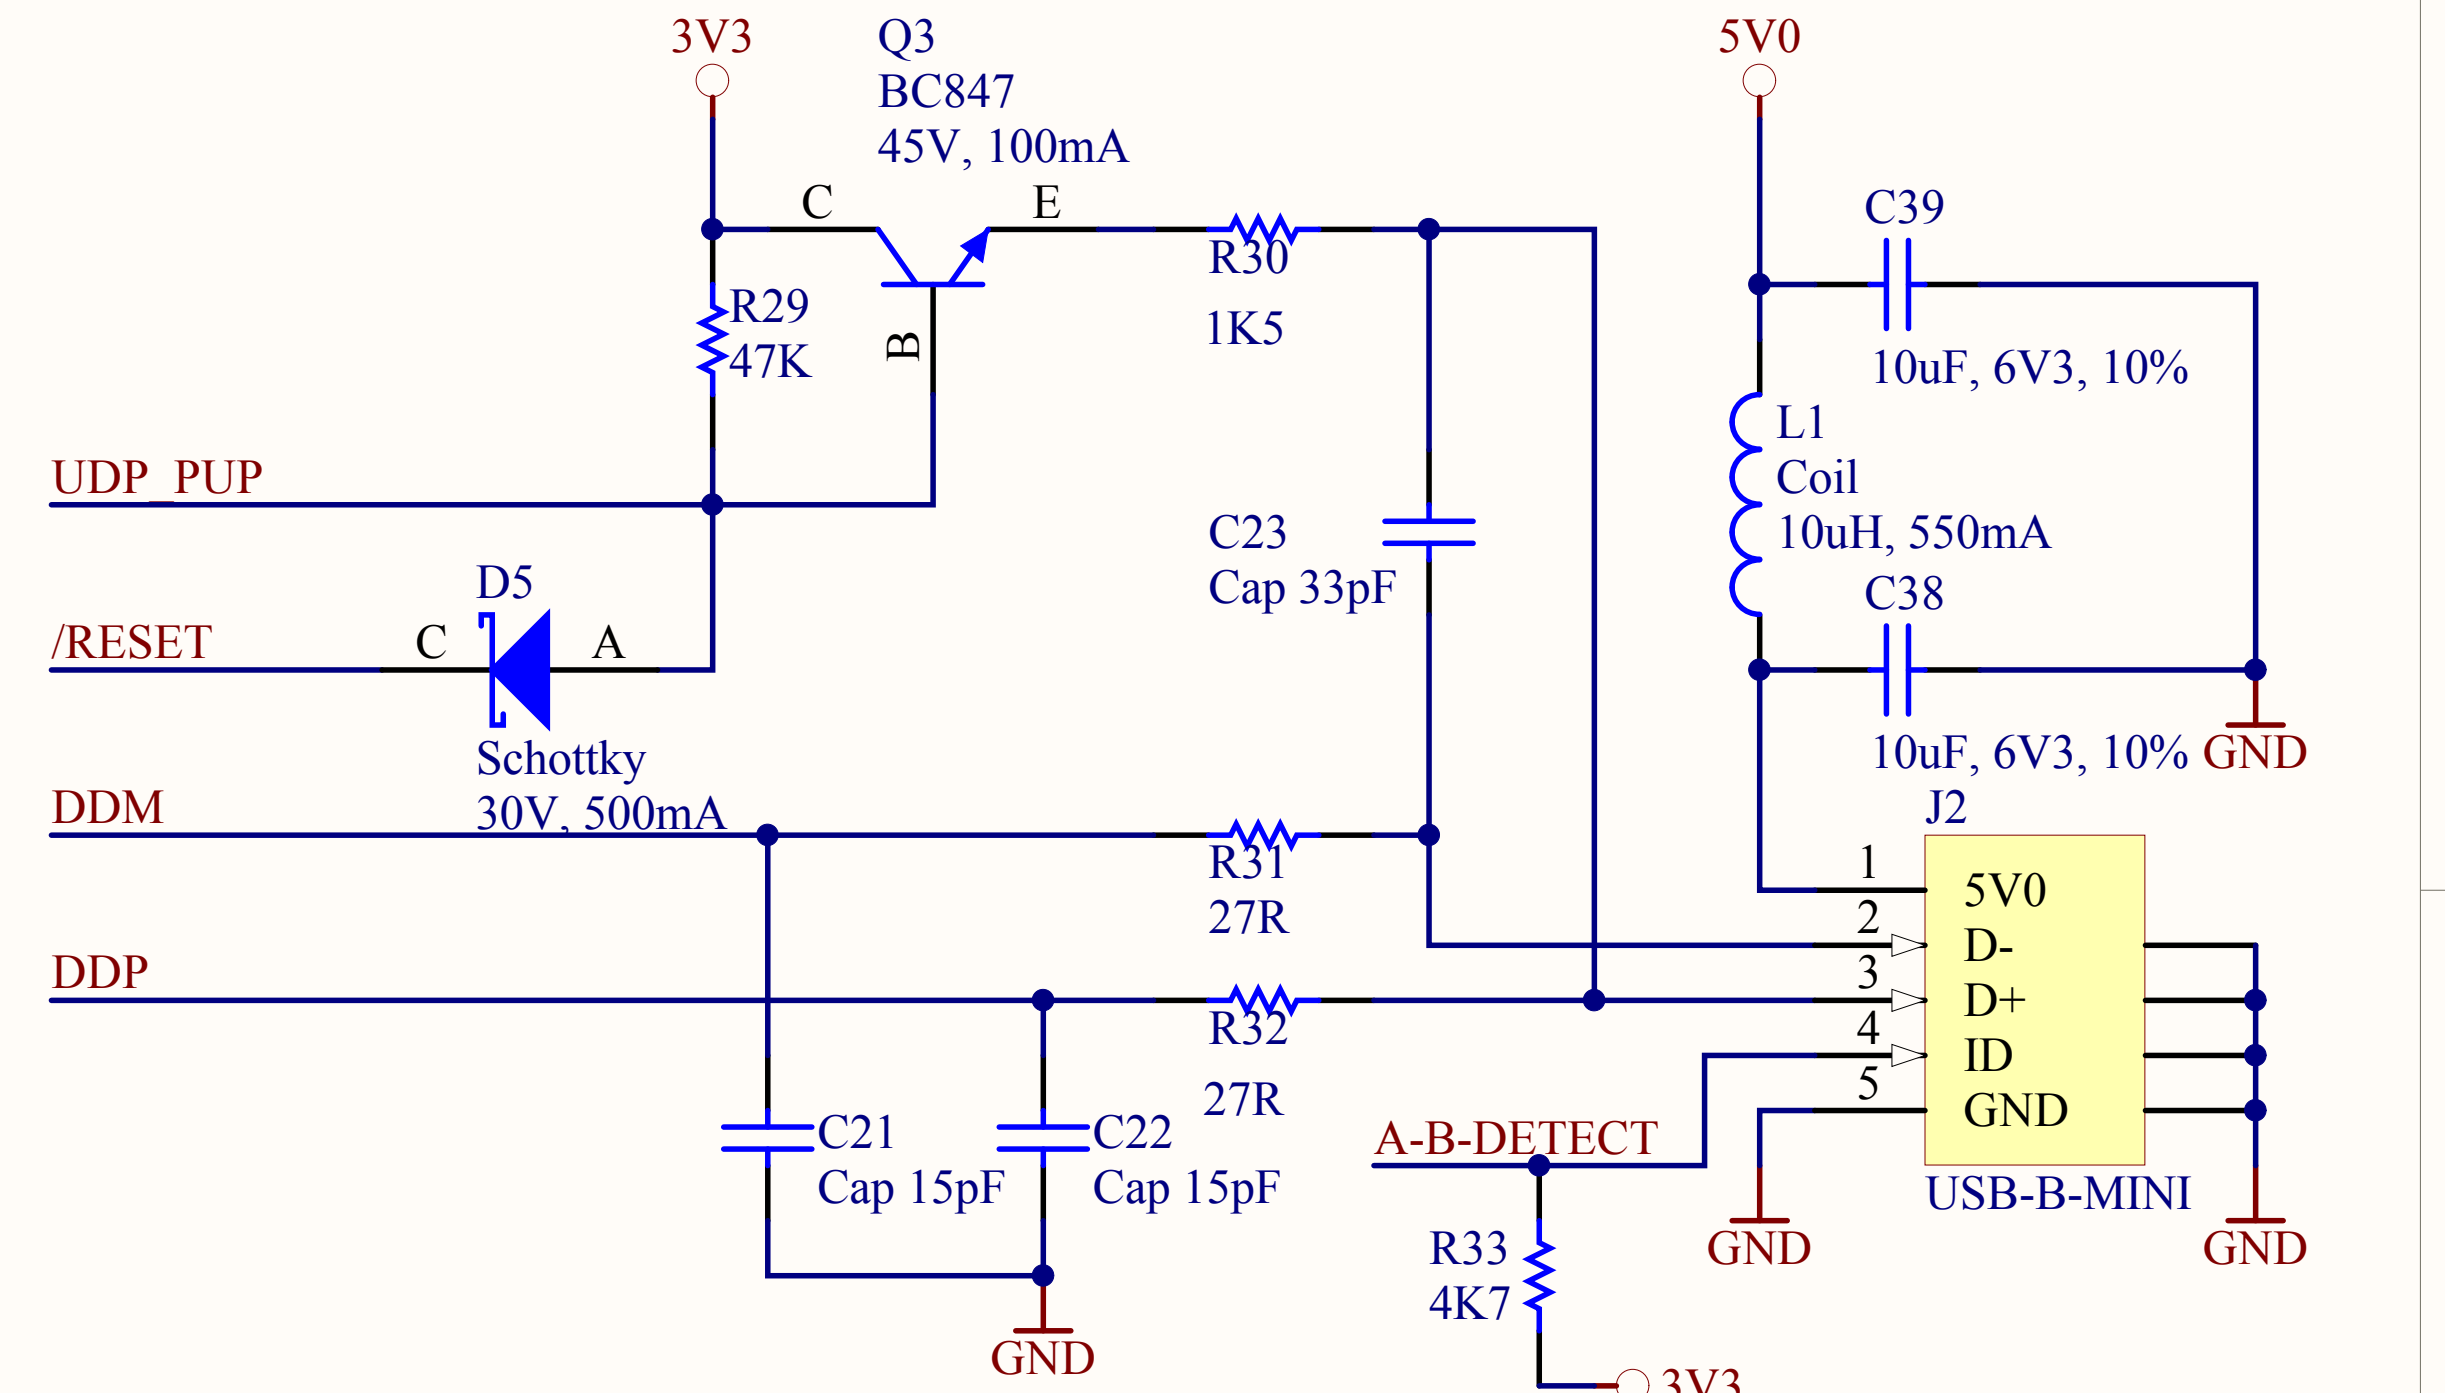

Title		bitmanufaktur	
OpenPICC - RFID-card simulation		http://www.bitmanufaktur.de	
Size A4	Number 3 - CPU	Revision v0.4	
Date: 31.07.2007	Sheet No.: 3 / 4		
Licensed under the Creative Commons Attribution-ShareAlike 2.0 Germany License Copyright 2006 by Milosch Meriac http://creativecommons.org/licenses/by-sa/2.0/de/deed.en		Designed By: Milosch Meriac Harald Welte Drawn By: Brita Meriac	