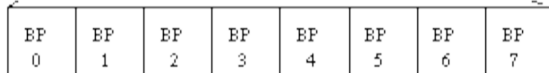

Frames 0-11 : TCH

Frame 12 : SACCH

Frames 13-24 : TCH

Frame 25 : Unused

26-frame multiframe
Duration: 120 ms

TDMA frame
Duration: 60/13 ms

Tail
bits

Data bits

Stealing
bit

Training
sequence

Stealing
bit

Data bits

Tail
bits Guard
bits

Normal burst
Duration 15/26 ms